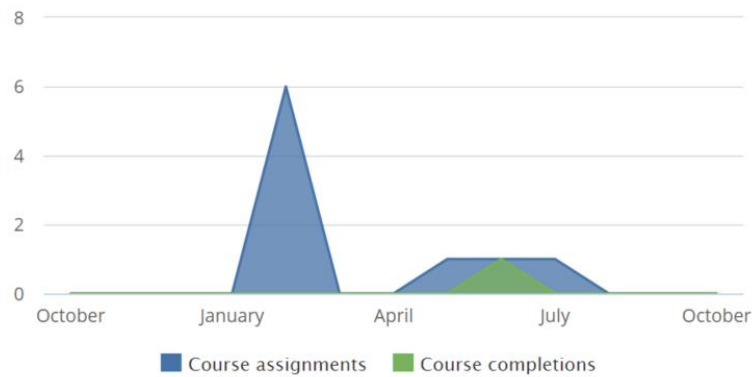

Today Yesterday Week Month Year Period

Overall

Learners

Content
17 units · 0 inactive

Users
5 instructors · 2 learners

Files
19 files

Rules
Sequential rule set

Reports

Timeline