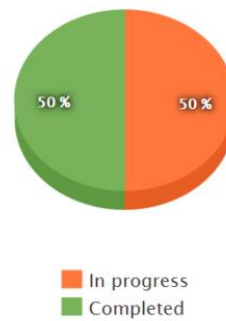

Today Yesterday Week Month Year Period

Overall

Learners

Content
17 units · 0 inactive

Users
5 instructors · 2 learners

Files
19 files

Rules
Sequential rule set

Reports